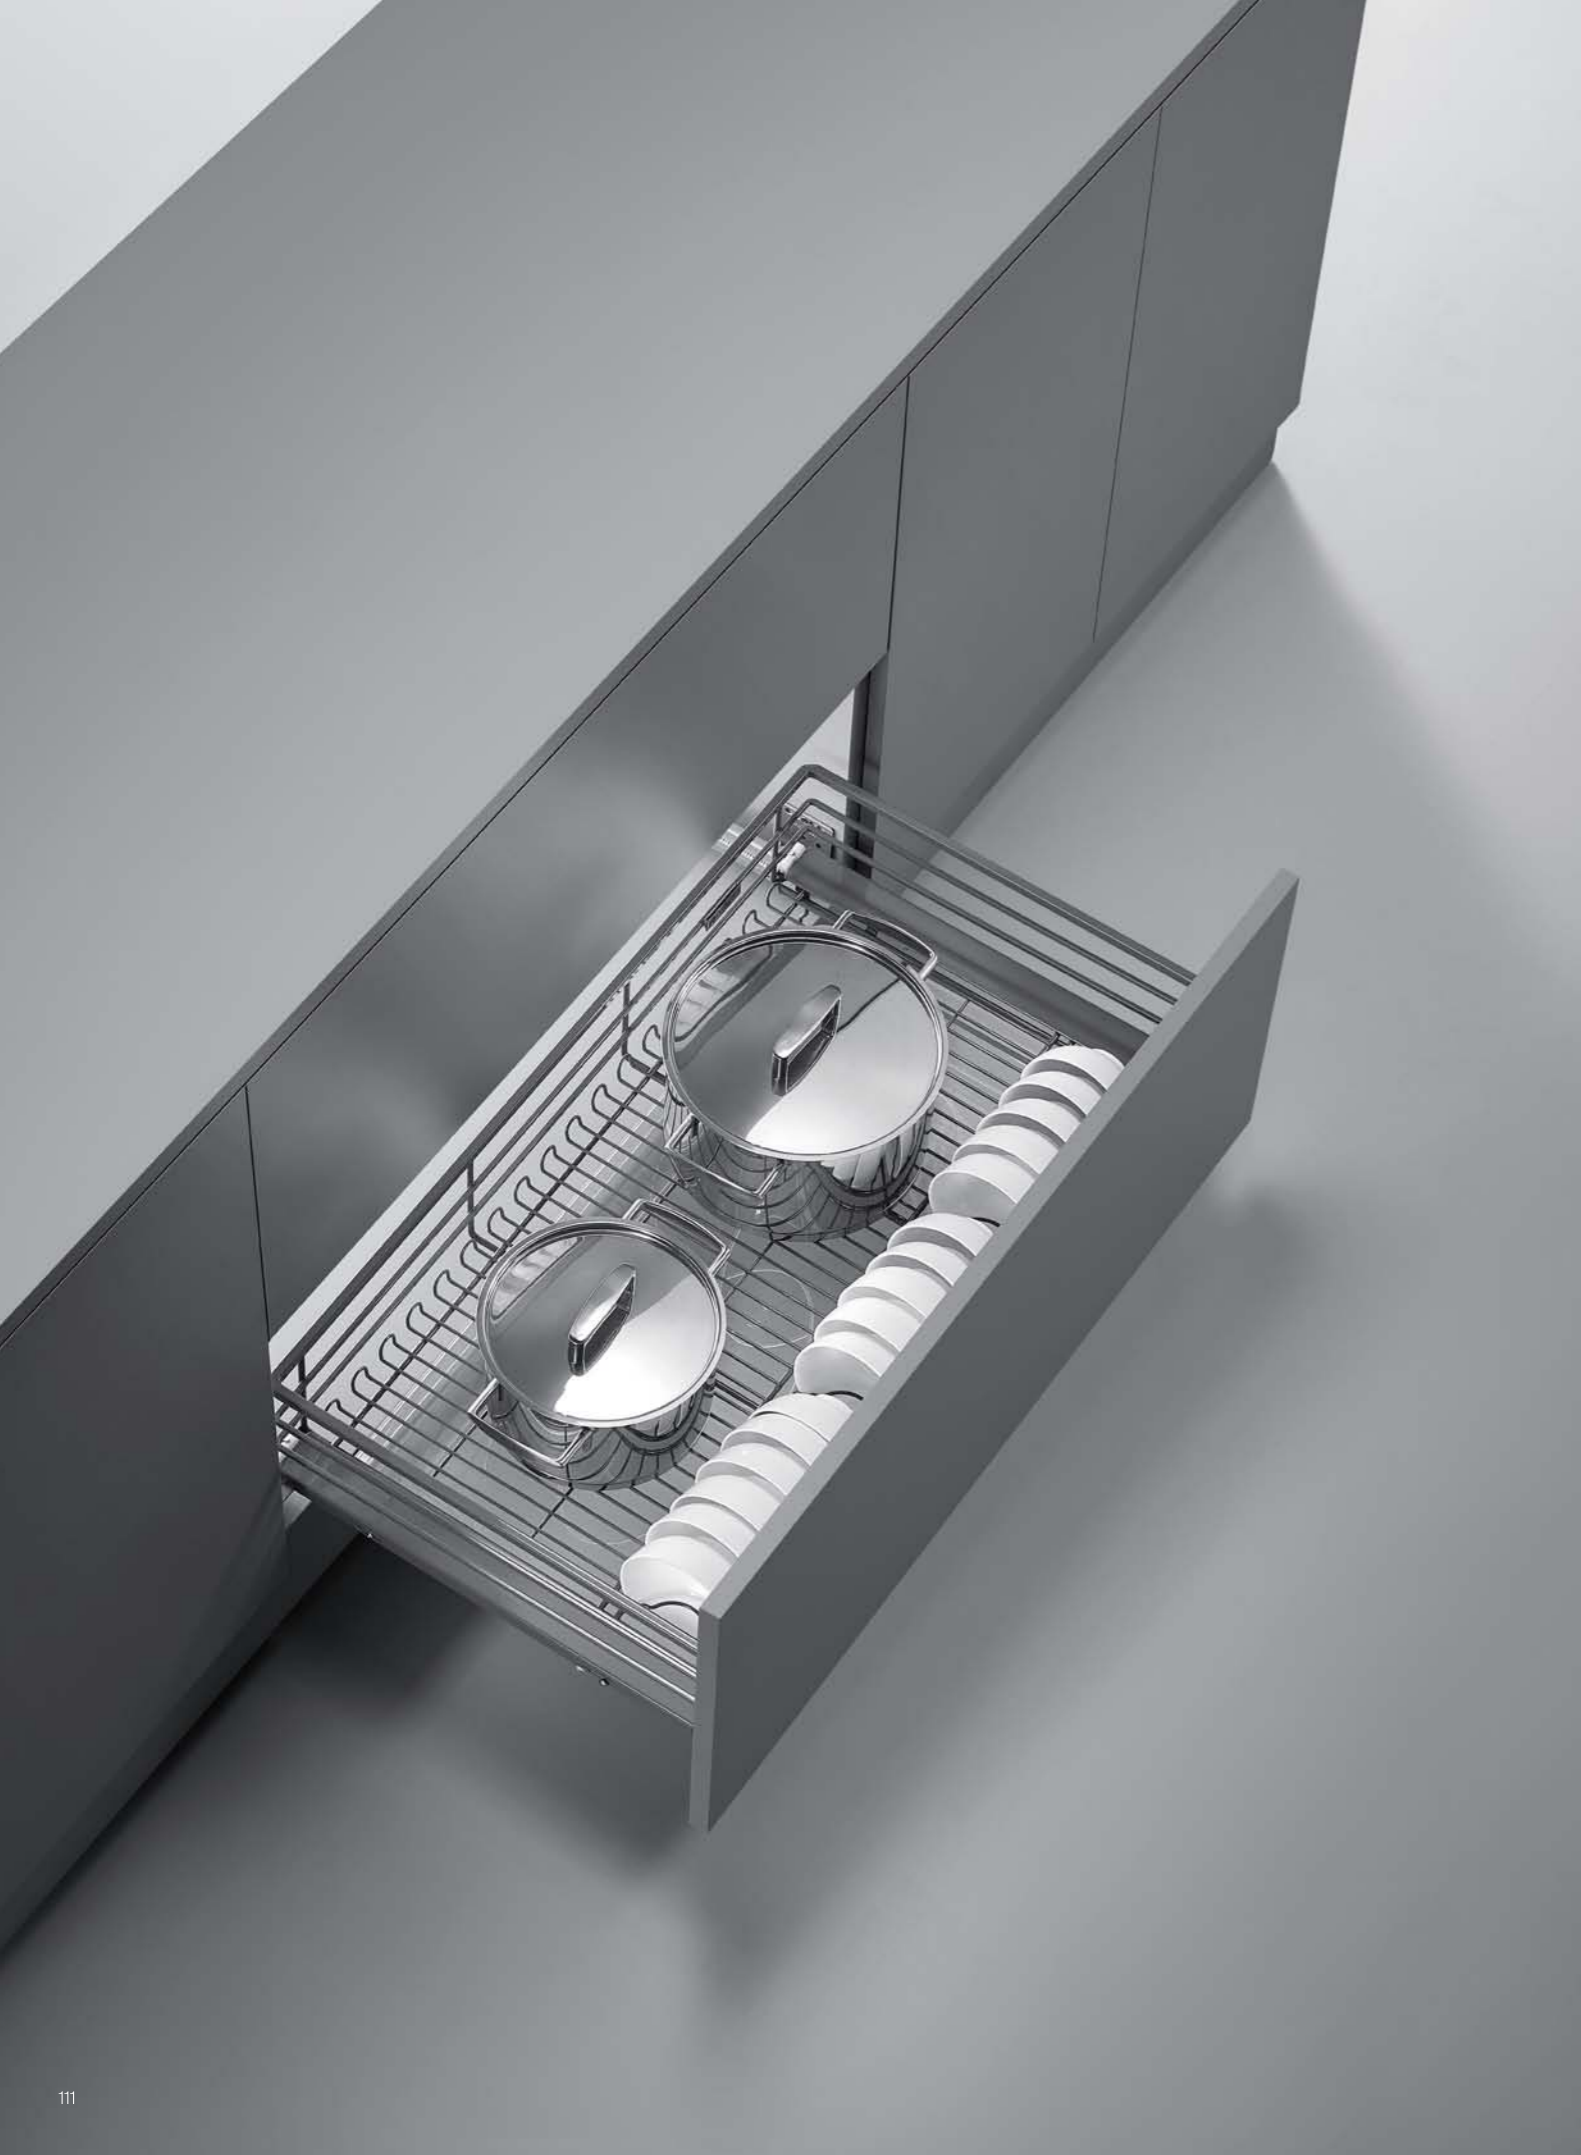

Three Sides Plain Basket

→ FEATURES

- Clip-on two way slow motion slides, 53mm soft closing distance
- Glass three sides basket, synchronized concealed slide
- For pots, big plates and plastic holders etc
- Color: Nano dark grey