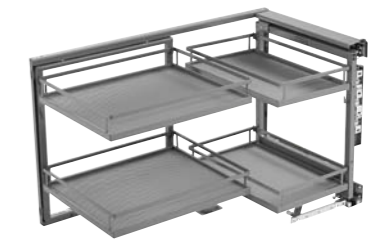

→ TECHNICAL DETAILS

MODEL	CABINET W (mm)	WIDTH x DEPTH x HEIGHT (mm) With slides	PACKAGING
WB2106SR.090W.DG	900	860-968x500-550x530	1Set
WB2106SL.090W.DG	900	860-968x500-550x530	1Set