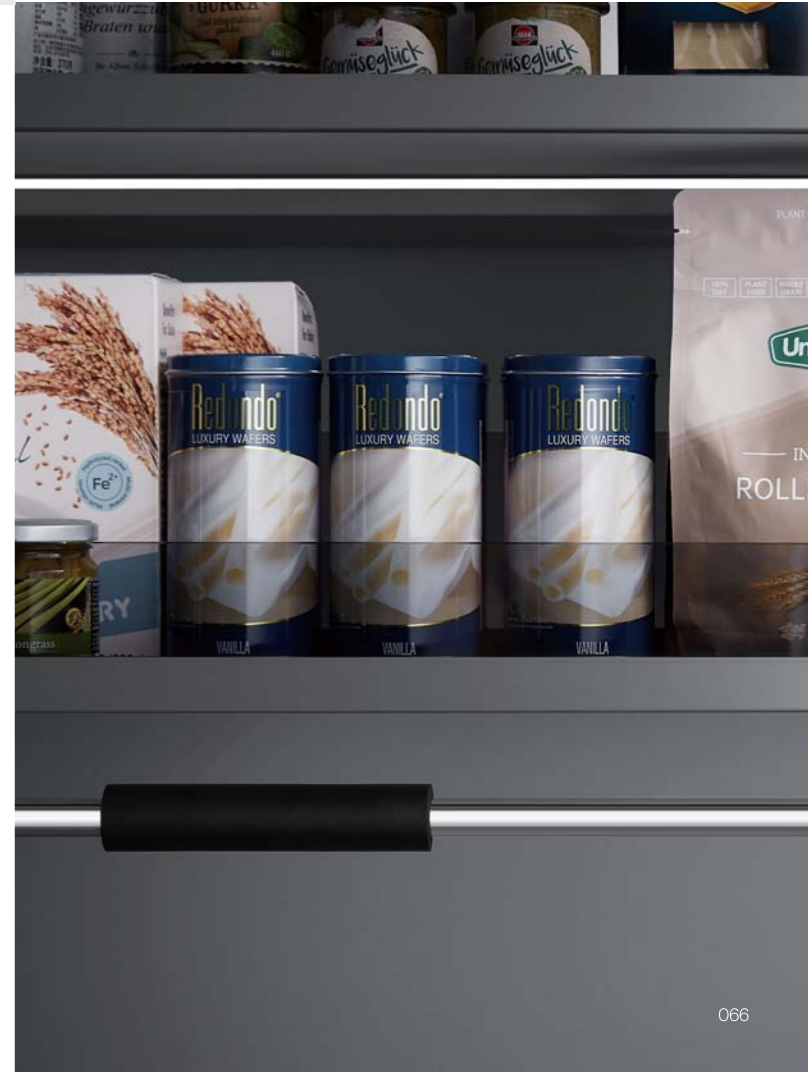

# GLASS LIFT BASKET

UP-DOWN DESIGN, TO MAKE FULL USE OF SPACE FOR THE WALL CUPBOARD.  
ABLE TO ADJUST THE PULLING CAPACITY, SAFE FOR TAKING OR BRINGING THINGS.