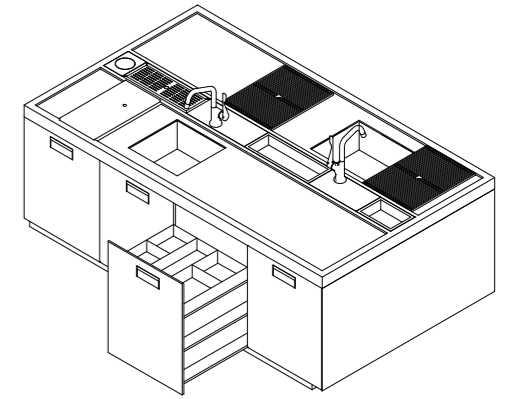

INDEX

P

P.011-068

PHANTOM