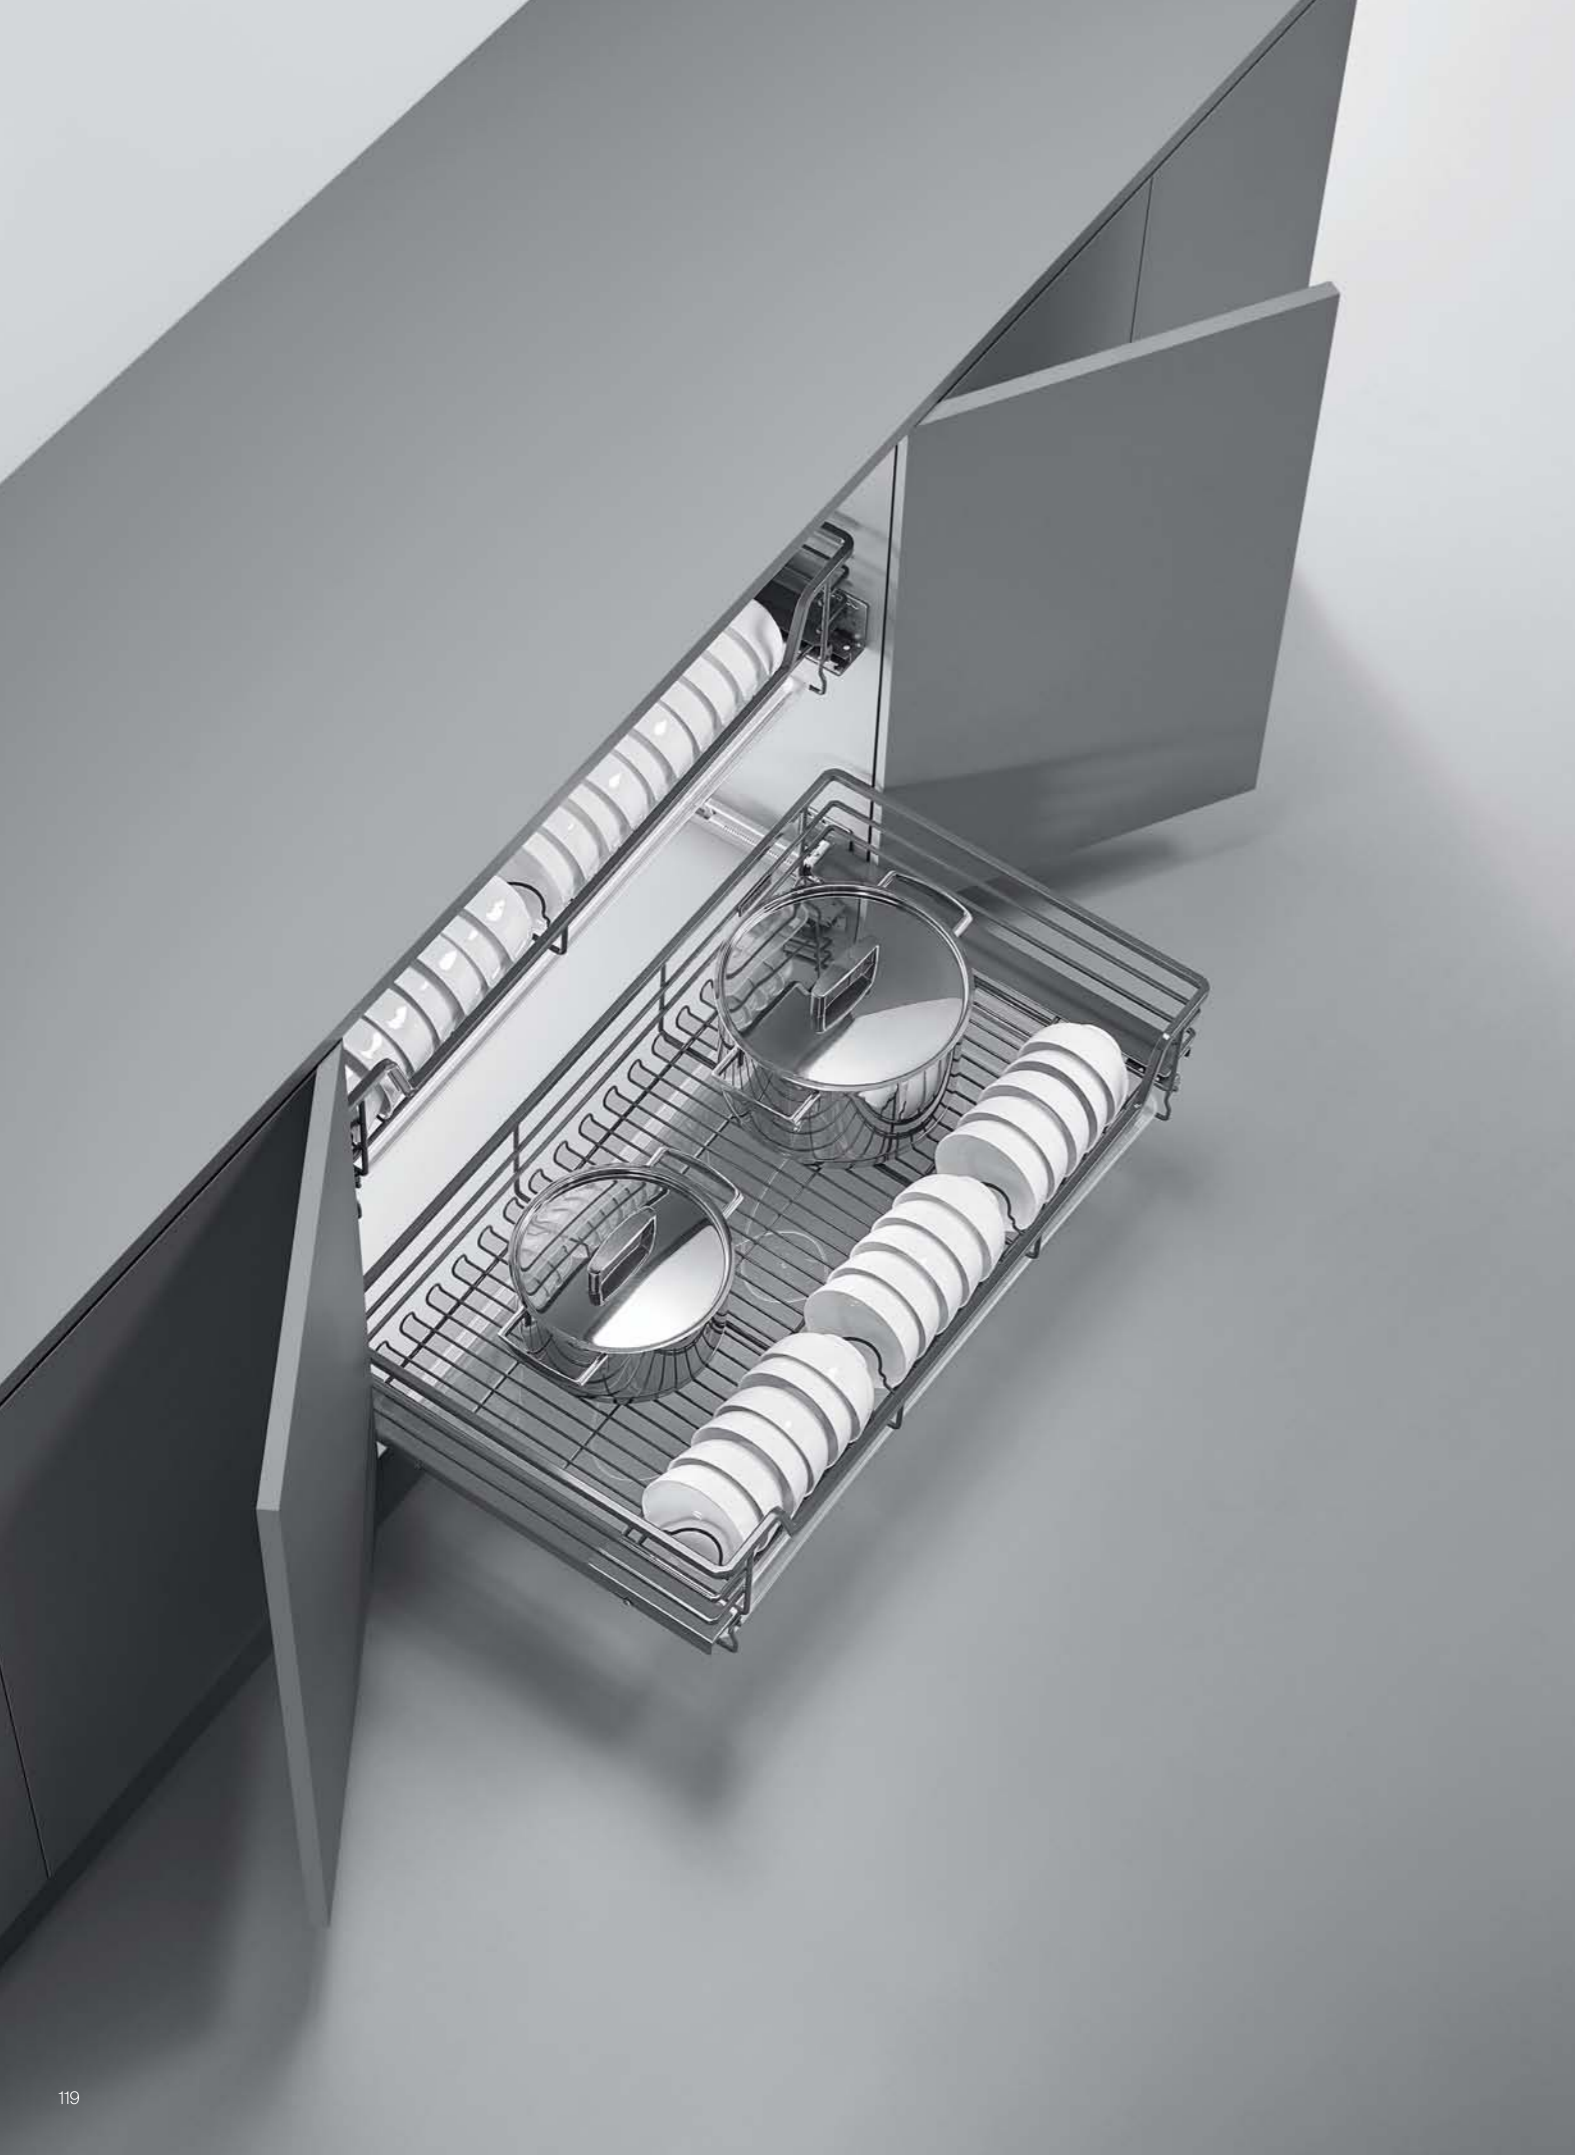

Four Sides Plain Basket

→ FEATURES

- Clip-on two way slow motion slides, 53mm soft closing distance
- Glass three sides basket, synchronized concealed slide
- For pots, big plates and plastic holders etc
- Color: Nano dark grey