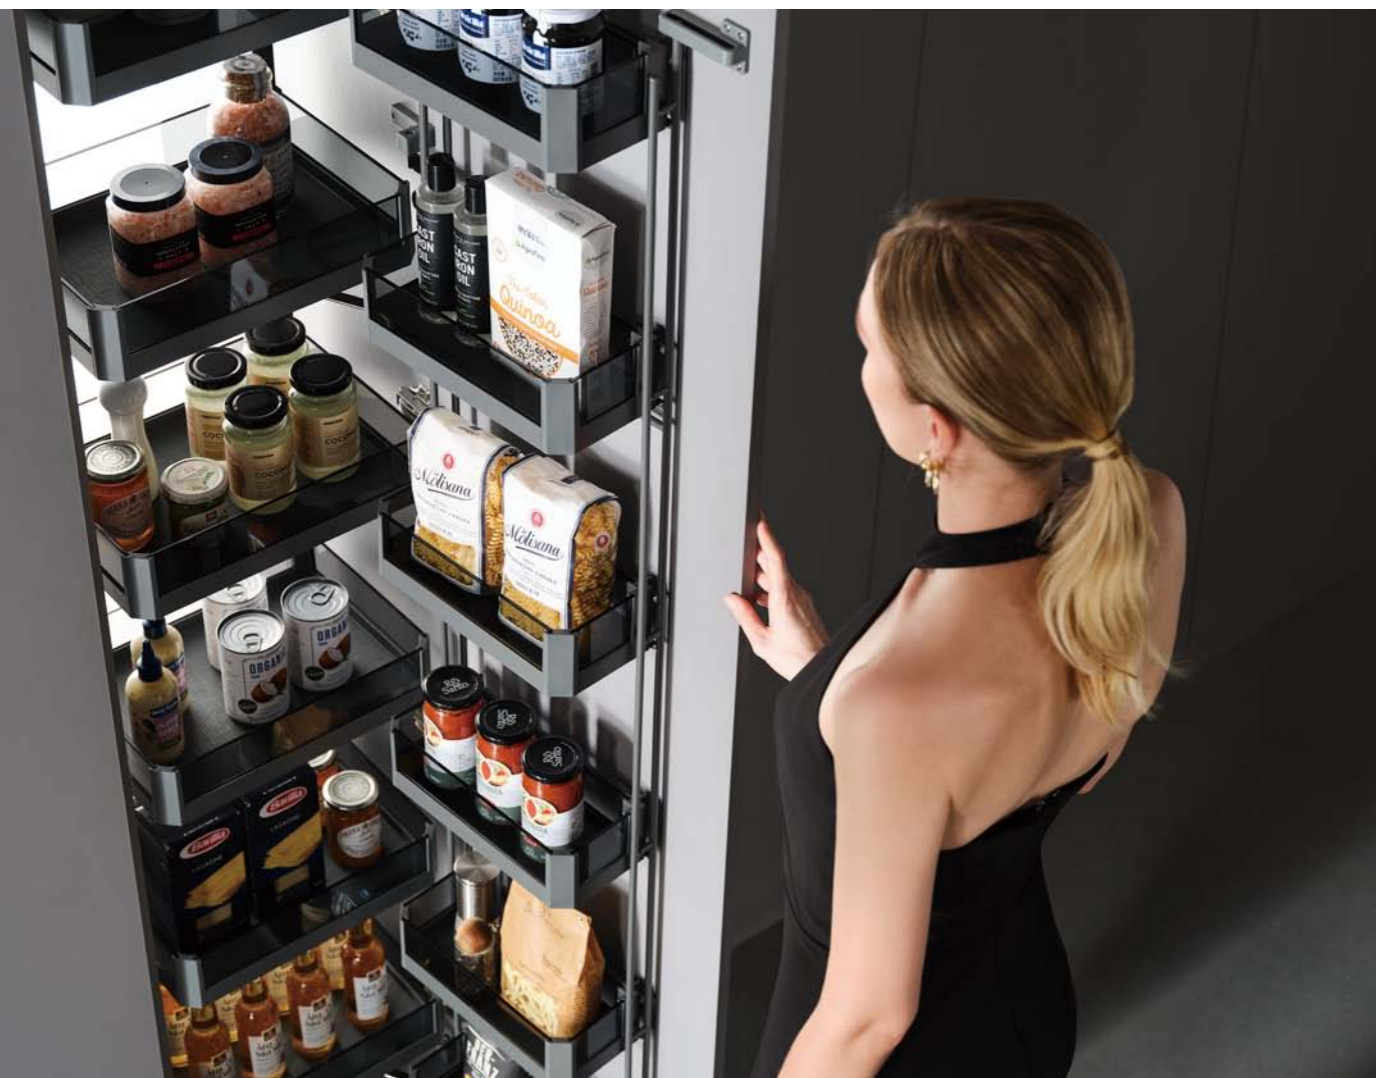

# GLASS SWIVEL PULL-OUT BASKET

SYNCHRONIZED STRUCTURE BRINGS YOU EASY STORAGE AND SMOOTH OPENING. HEAVY DUTY SLIDE, WITH MORE LARGER LOADING CAPACITY, STORAGE KITCHEN STUFFS AS POSSIBLE AS YOU CAN.