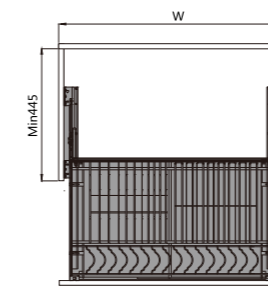

→ TECHNICAL DETAILS

MODEL	CABINET W (mm)	WIDTH x DEPTH x HEIGHT (mm) With slides	PACKAGING
WB2355S.060.DG	600	564x440x190	1 Set
WB2355S.070.DG	700	664x440x190	1 Set
WB2355S.075.DG	750	714x440x190	1 Set
WB2355S.080.DG	800	764x440x190	1 Set
WB2355S.090.DG	900	864x440x190	1 Set