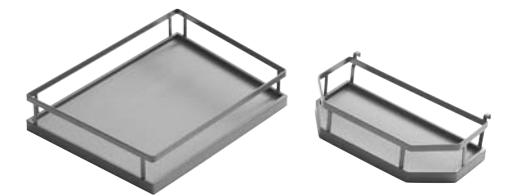

→ TECHNICAL DETAILS

MODEL	CABINET W (mm)	WIDTH x DEPTH x HEIGHT (mm) With slides	PACKAGING
WB1208S.045EW.DG	450	410x490x1710	1 Set / 2 Cartons (6 Layers)
WB1208S.060EW.DG	600	560x490x1710	1 Set / 2 Cartons (6 Layers)