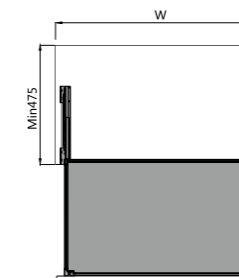

### → TECHNICAL DETAILS

MODEL	CABINET W (mm)	WIDTH x DEPTH x HEIGHT (mm) With slides	PACKAGING
WB2352S.060.DG	600	564x471x175	1 Set
WB2352S.070.DG	700	664x471x175	1 Set
WB2352S.075.DG	750	714x471x175	1 Set
WB2352S.080.DG	800	764x471x175	1 Set
WB2352S.090.DG	900	864x471x175	1 Set