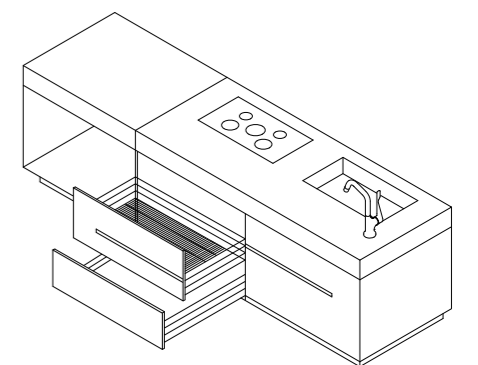

N

P.091-152

NANO