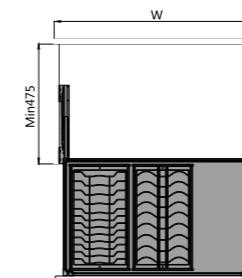

→ TECHNICAL DETAILS

MODEL	CABINET W (mm)	WIDTH x DEPTH x HEIGHT (mm) With slides	PACKAGING
WB2353S.060.DG	600	564x471x175	1 Set
WB2353S.070.DG	700	664x471x175	1 Set
WB2353S.075.DG	750	714x471x175	1 Set
WB2353S.080.DG	800	764x471x175	1 Set
WB2353S.090.DG	900	864x471x175	1 Set