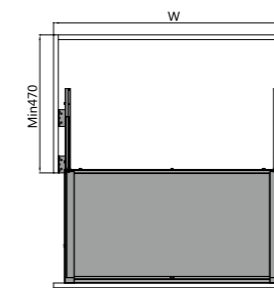

→ TECHNICAL DETAILS

MODEL	CABINET W (mm)	WIDTH x DEPTH x HEIGHT (mm) With slides	PACKAGING
WB2382S.060.NDG	600	564x435x185	1 Set
WB2382S.070.NDG	700	664x435x185	1 Set
WB2382S.075.NDG	750	714x435x185	1 Set
WB2382S.080.NDG	800	764x435x185	1 Set
WB2382S.090.NDG	900	864x435x185	1 Set