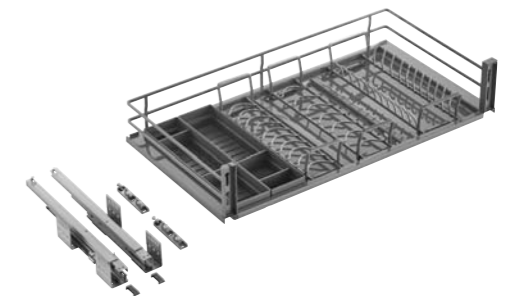

→ TECHNICAL DETAILS

MODEL	CABINET W (mm)	WIDTH x DEPTH x HEIGHT (mm) With slides	PACKAGING
WB2383S.060.NDG	600	564x435x185	1 Set
WB2383S.070.NDG	700	664x435x185	1 Set
WB2383S.075.NDG	750	714x435x185	1 Set
WB2383S.080.NDG	800	764x435x185	1 Set
WB2383S.090.NDG	900	864x435x185	1 Set