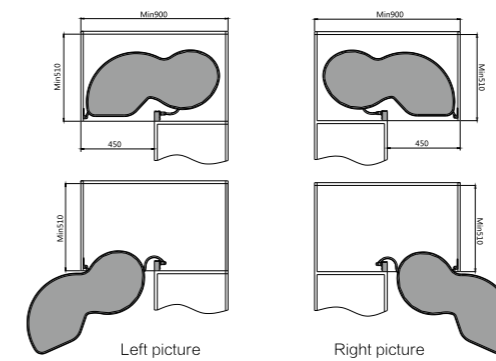

→ TECHNICAL DETAILS

MODEL	CABINET W (mm)	WIDTH x DEPTH x HEIGHT (mm)	PACKAGING
WB2202SR.090.DG	900	830x440x540	1 Set
WB2202SL.090.DG	900	830x440x540	1 Set