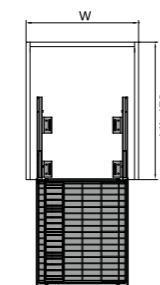

→ TECHNICAL DETAILS

MODEL	CABINET W (mm)	WIDTH x DEPTH x HEIGHT (mm) With slides	PACKAGING
WB2437S.030.NDG	300	218x440x524	1 Set
WB2437S.035.NDG	350	268x440x524	1 Set
WB2437S.040.NDG	400	318x440x524	1 Set
WB2437S.045.NDG	450	368x440x524	1 Set