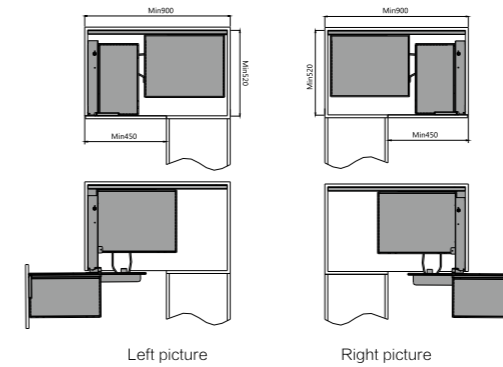

→ TECHNICAL DETAILS

MODEL	CABINET W (mm)	WIDTH x DEPTH x HEIGHT (mm) With slides	PACKAGING
WB2106SR.090S.CP	900	860x498x516	1 Set
WB2106SL.090S.CP	900	860x498x516	1 Set