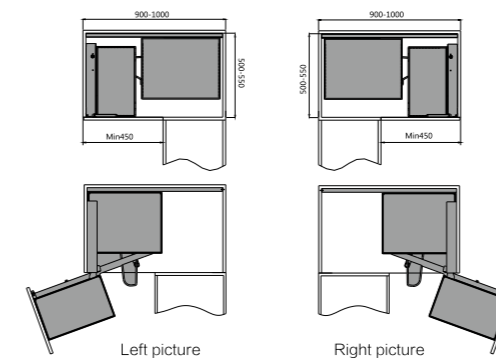

→ TECHNICAL DETAILS

MODEL	CABINET W (mm)	WIDTH x DEPTH x HEIGHT (mm) With slides	PACKAGING
WB2106SR.090W.DG	900	860-968x500-550x530	1Set
WB2106SL.090W.DG	900	860-968x500-550x530	1Set