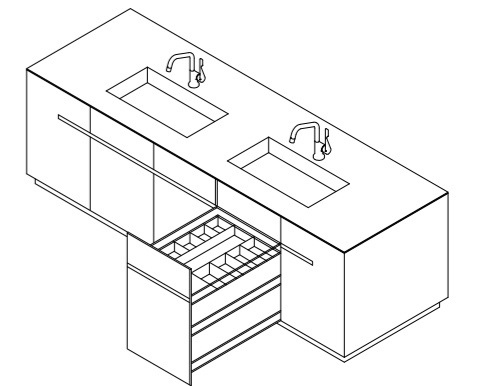

L

P.069-090

LINA